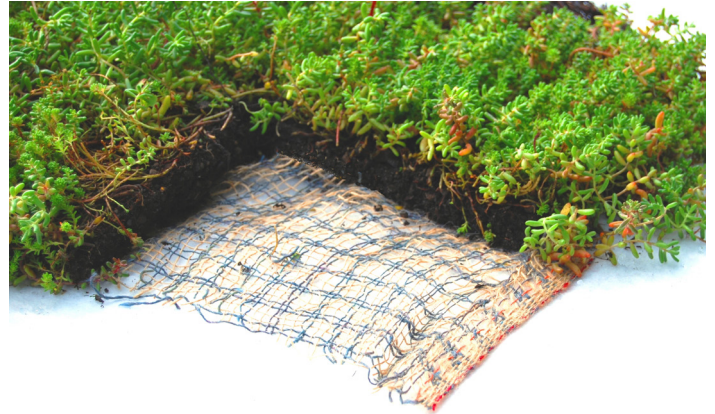

# OPTIGRÜN SM/G 20

## Vegetation Mat

Optigreen Vegetation Mat pre-cultivated with sedum and moss on a fabric carrier.

<b>Material</b>	partially degradable fabric with substrate layer and pre-cultivated sedum vegetation
<b>Thickness</b>	approx. 15 - 25 mm
<b>Weight when saturated</b>	approx. 15.0 - 25.0 kg/m <sup>2</sup>
<b>Composition</b>	about 10 sedum species and varieties
<b>Delivery form</b>	Rolled mats, dimensions standard mat 1.0 x 2.0 m on special pallet sSpecial sizes on request
<b>Quantity/ delivered unit</b>	according to size of order (up to approx. 30.0 m <sup>2</sup> per special pallet)

### Special features

Remove transport packaging immediately on delivery and lay on prepared substrate. Unrolled mats will keep for 1-2 weeks at the most with sufficient irrigation and exposure to daylight.