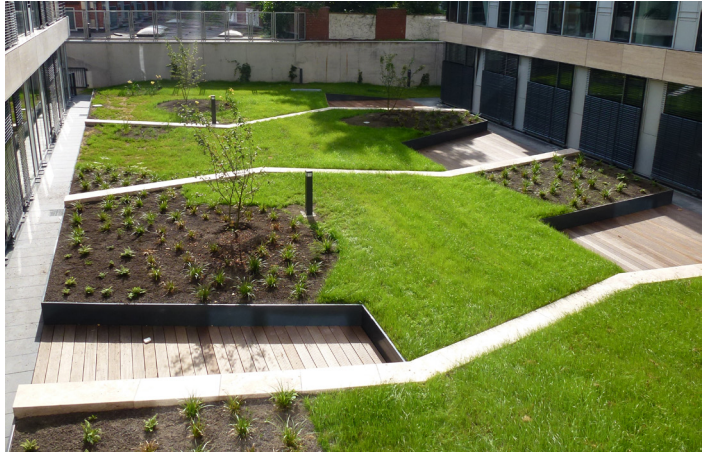

OPTIGREEN EDGE ELEMENT

made from aluminium

Optigreen Edge Elements made from aluminium to enclose elevated greening areas (e.g. elevated planting beds) and separate structure levels of different heights.

Area of use

- As edging for extensive and intensive green roofs
- To enclose elevated intensive green roofs (elevated planting beds)
- To separate different floor covering and greening areas

Specific properties