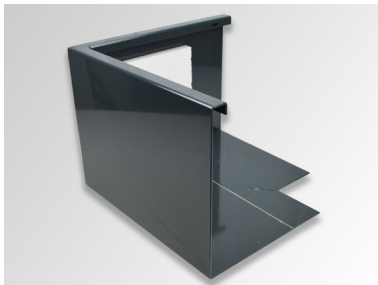

OPTIGREEN EDGE ELEMENT

made from aluminium

Optigreen Edge Elements made from aluminium to enclose elevated greening areas (e.g. elevated planting beds) and separate structure levels of different heights.

Material	Aluminium
Material thickness	3 mm (to max. 750 mm height) 5 mm (800 - max. 1,200 mm height)
Length (standard)	1,500 / 2,000 / 2,500 / 3,000 mm (depending on height)
Width (standard)	290 / 360 / 460 / 470 mm (depending on height)
Height (standard)	300 / 400 / 500 / 1,000 mm
Special dimensions	- Special dimensions available on request. - Inner, outer and special corners in accordance with planning specifications
Surface (standard)	colour-coated according to RAL colour
Surface (alternative)	palette natural aluminium (seams polished)
Custom paints	available on request
Weight	approx. 5.2 kg/m (height 300 mm) approx. 6.6 kg/m (height 400 mm) approx. 8.22 kg/m (height 500 mm) approx. 20.6 kg/m (height 1,000 mm)
Quantity/ delivered unit	according to size of order
Delivery form	according to size of order
Storage	protect against mechanical damage

Area of use

- As edging for extensive and intensive green roofs
- To enclose elevated intensive green roofs (elevated planting beds)
- To separate different floor covering and greening areas

Specific properties

- Versatile and suitable shapes in series, large-scale and custom manufacture
- Custom colours are available on request